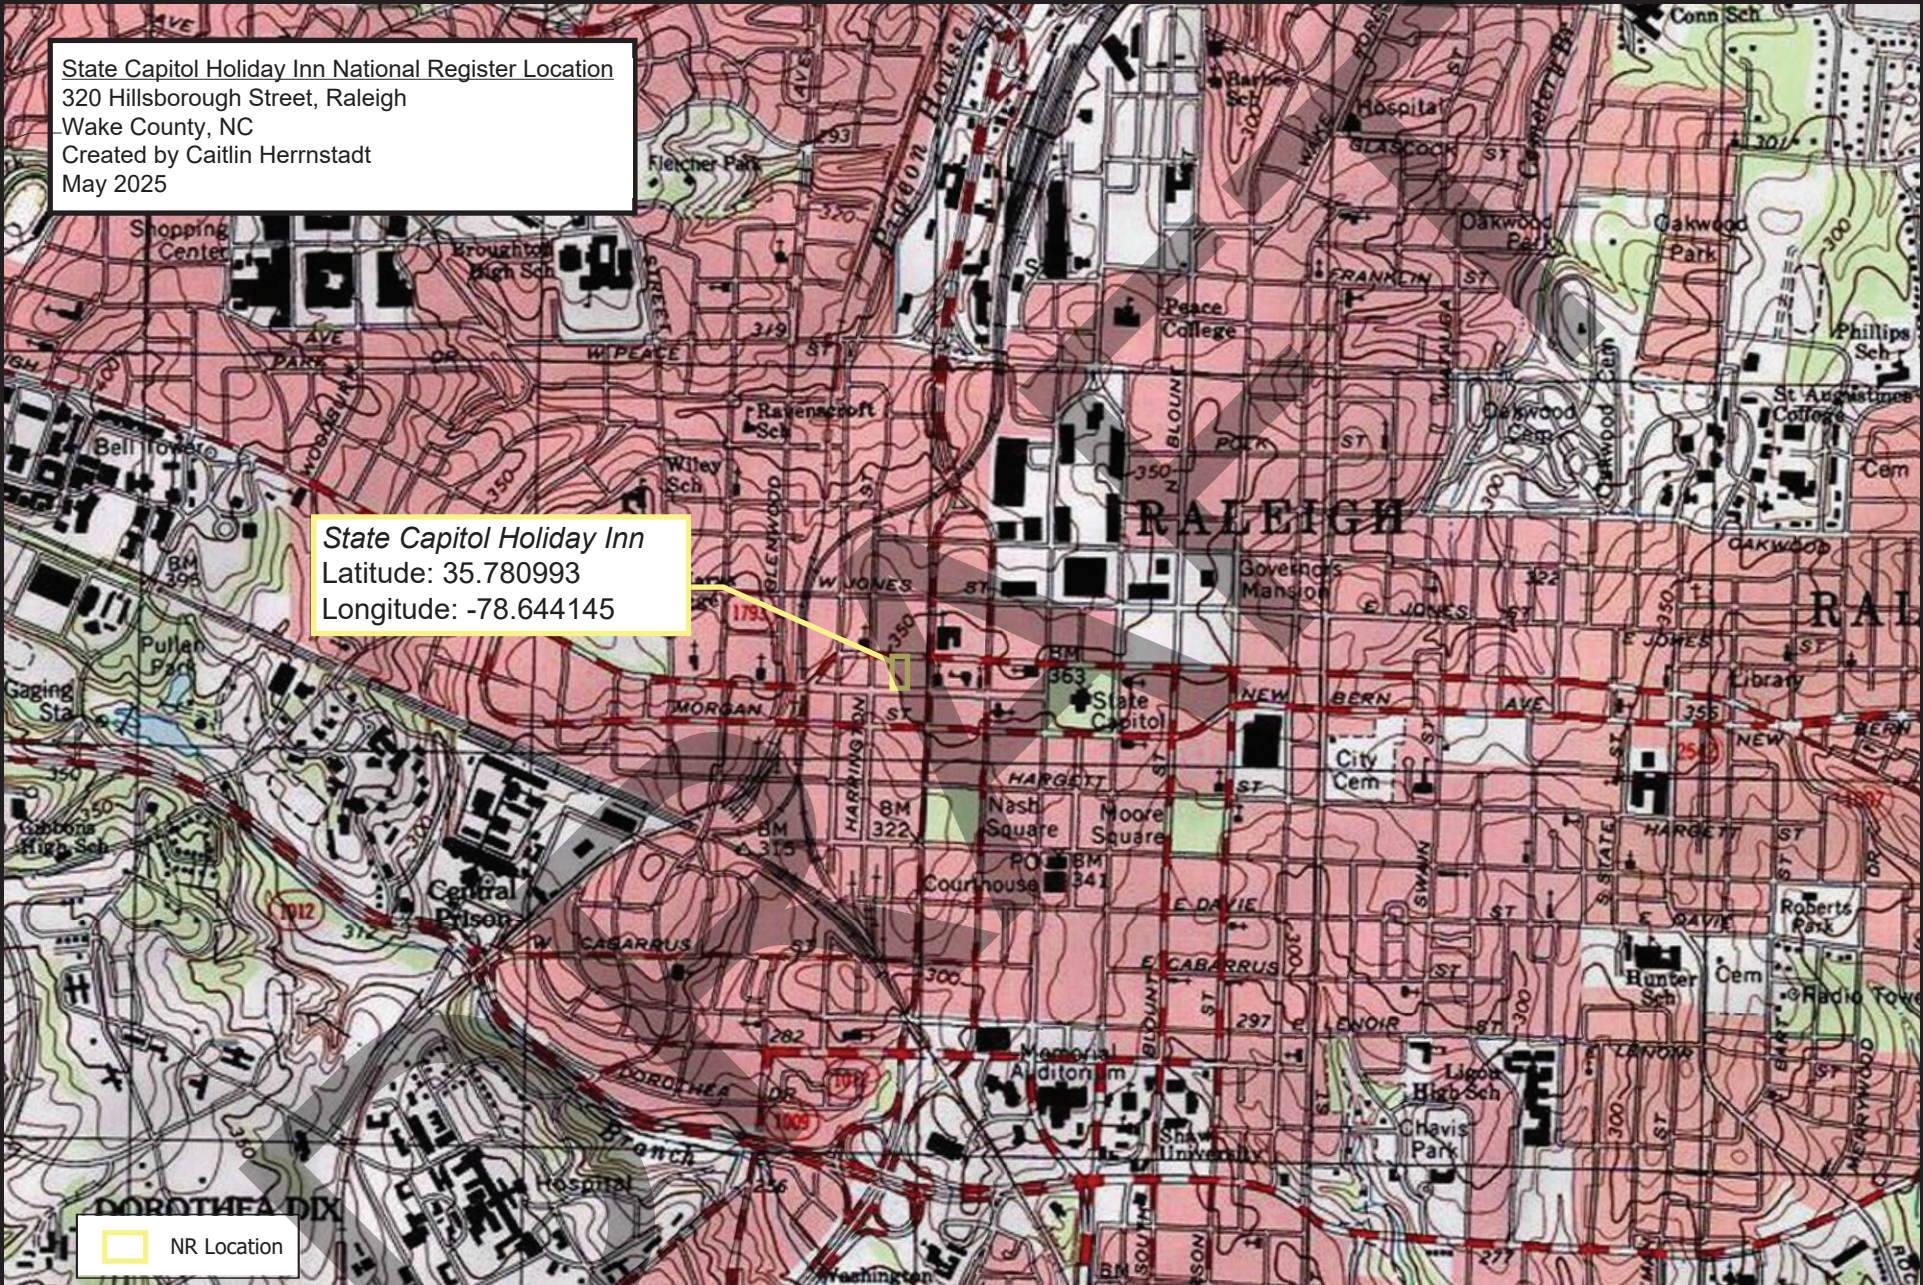

State Capitol Holiday Inn National Register Location
320 Hillsborough Street, Raleigh
Wake County, NC
Created by Caitlin Herrnstadt
May 2025

State Capitol Holiday Inn
Latitude: 35.780993
Longitude: -78.644145

 NR Location

State Capitol Holiday Inn National Register Location

Disclaimer
iMaps makes every effort to produce and publish the most current and accurate information possible. However, the maps are produced for information purposes, and are NOT surveys. No warranties, expressed or implied, are provided for the data therein, its use, or its interpretation.

State Capitol Holiday Inn National Register Boundary
320 Hillsborough Street, Raleigh
Wake County, NC
Created by Caitlin Herrnstadt
May 2025

State Capitol Holiday Inn National Register Boundary

Disclaimer
iMaps makes every effort to produce and publish the most current and accurate information possible. However, the maps are produced for information purposes, and are NOT surveys. No warranties, expressed or implied, are provided for the data therein, its use, or its interpretation.