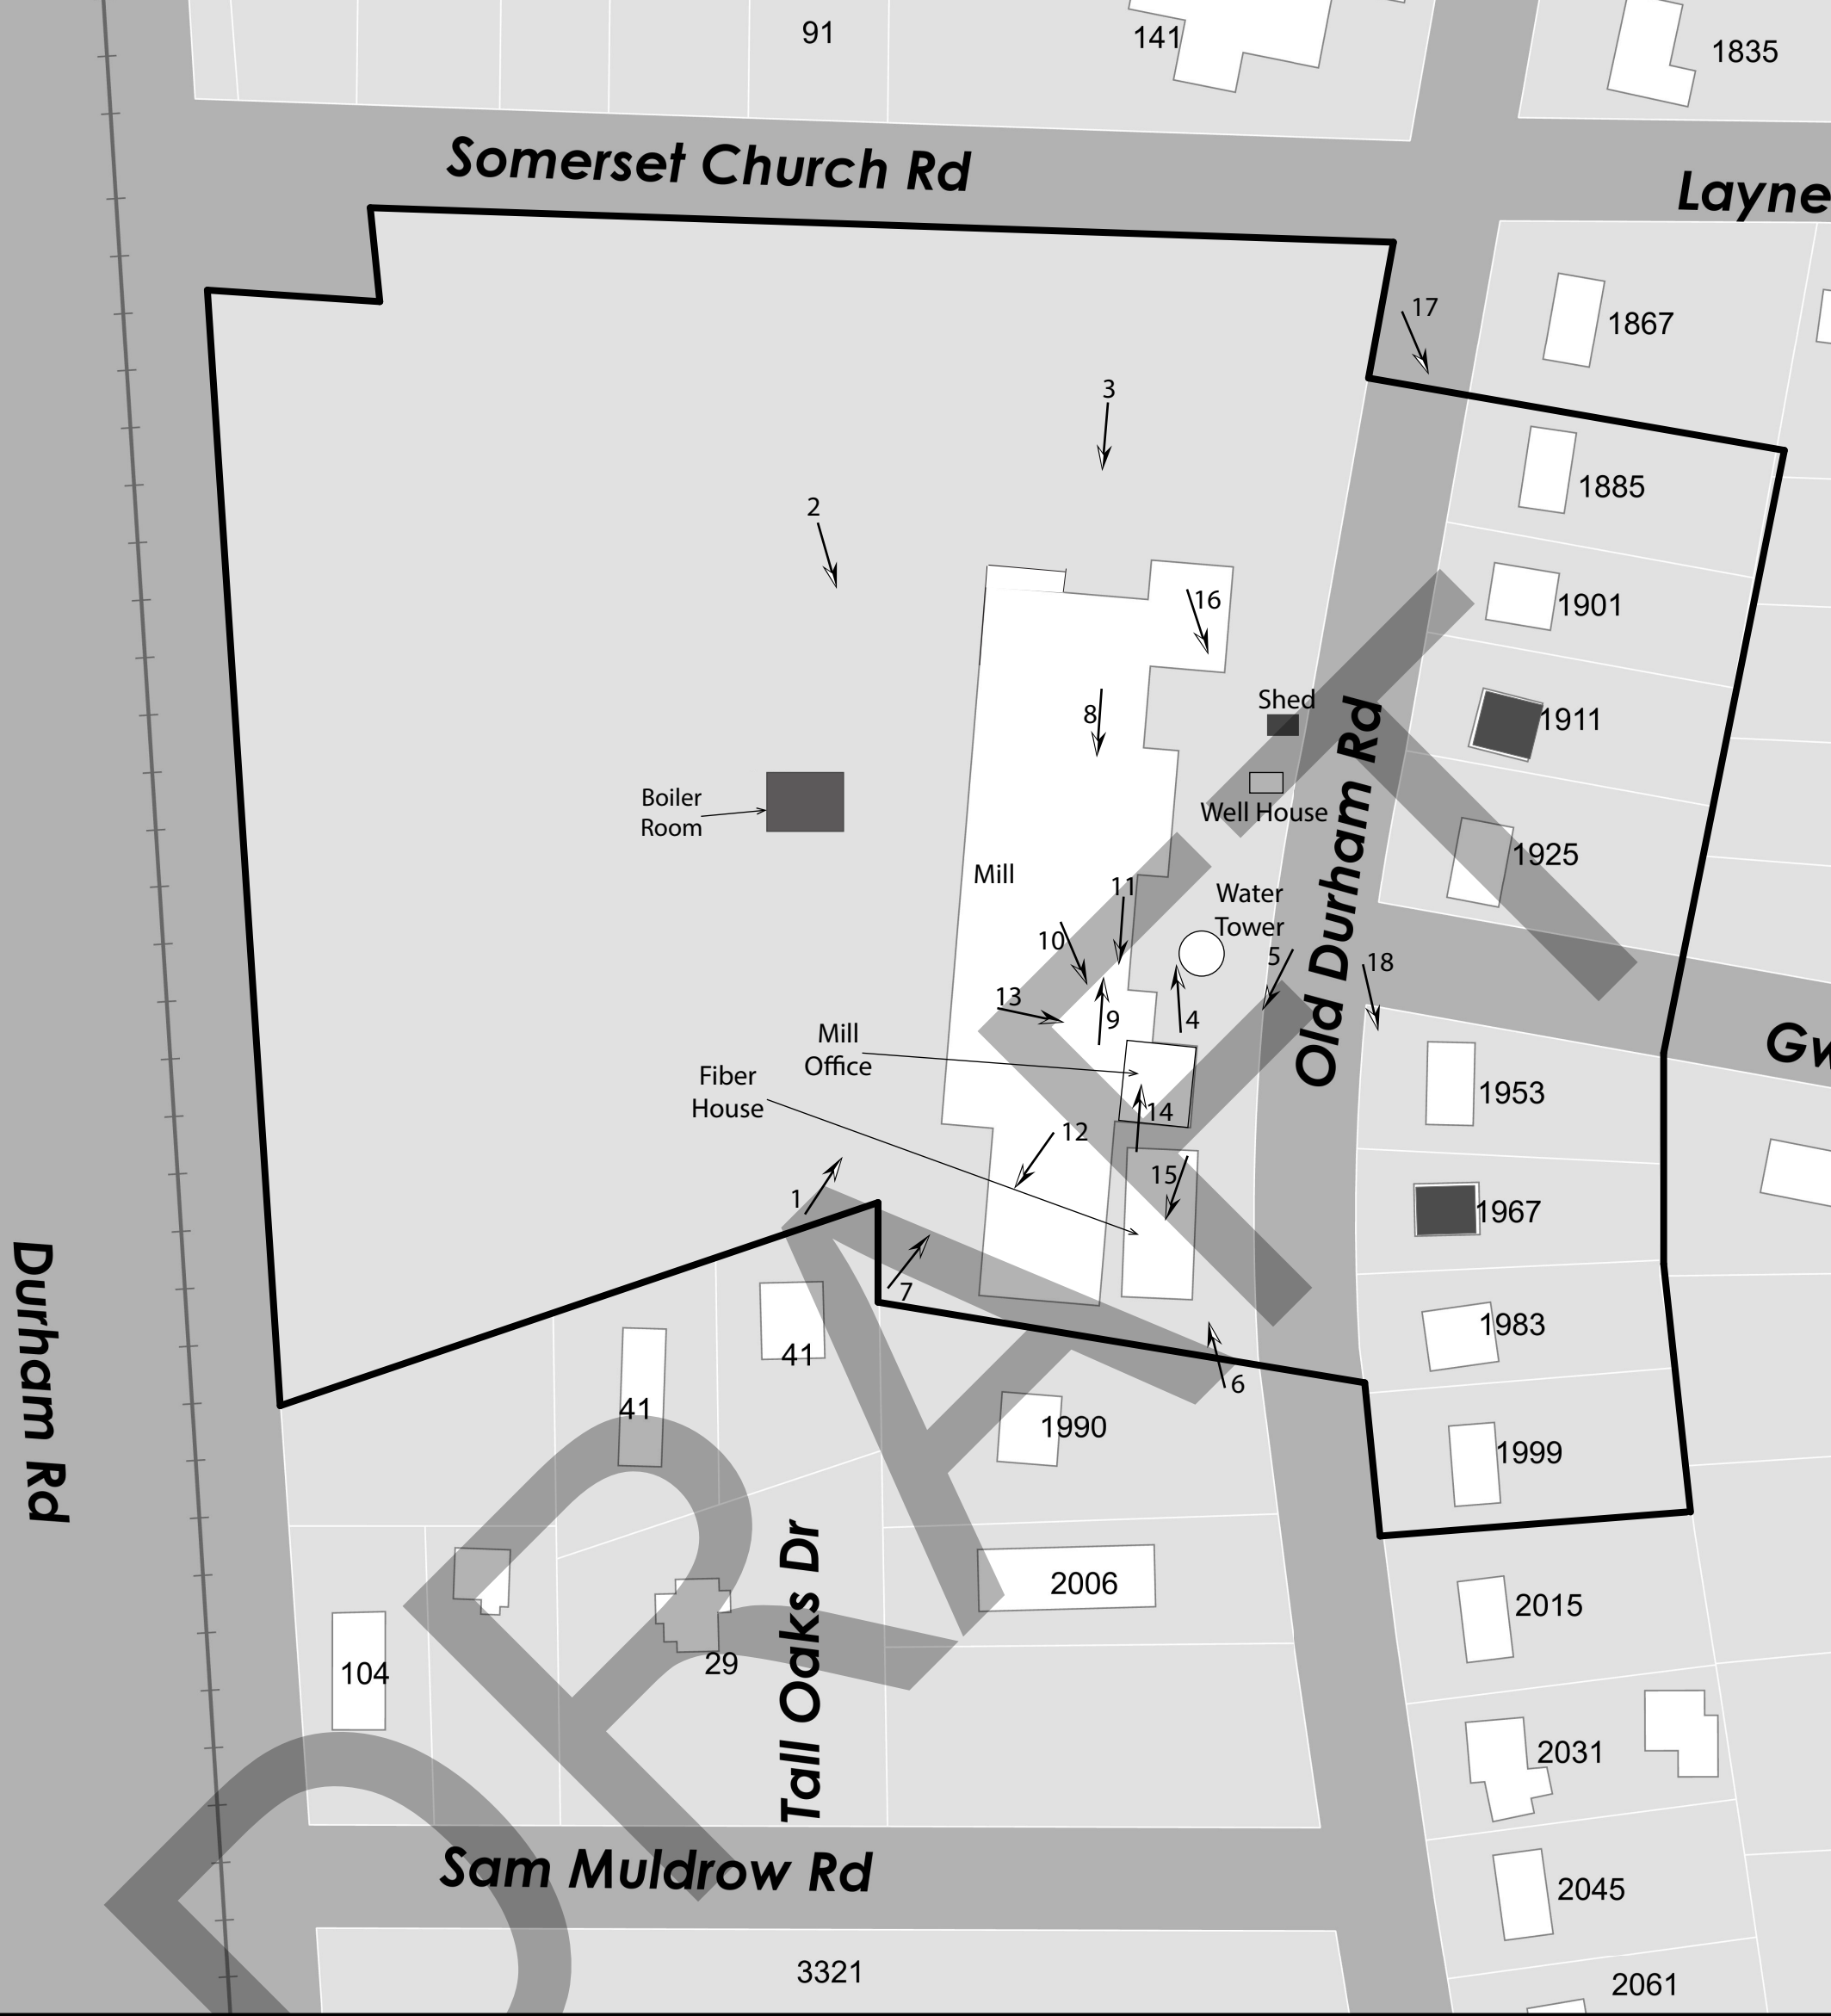

National Register of Historic Places Nomination
Somerset Mill Historic District Photo Key
Roxboro, Person County, North Carolina

Photo Key ceated by Heather M. Slane, hmwPreservation, April 1, 2026
Utilizing Base Map prepared by the NC-HPO

- Somerset Mill Historic District Boundary
- Contributing Building
- Non-Contributing Building
- 000 Street Address
- Photo View