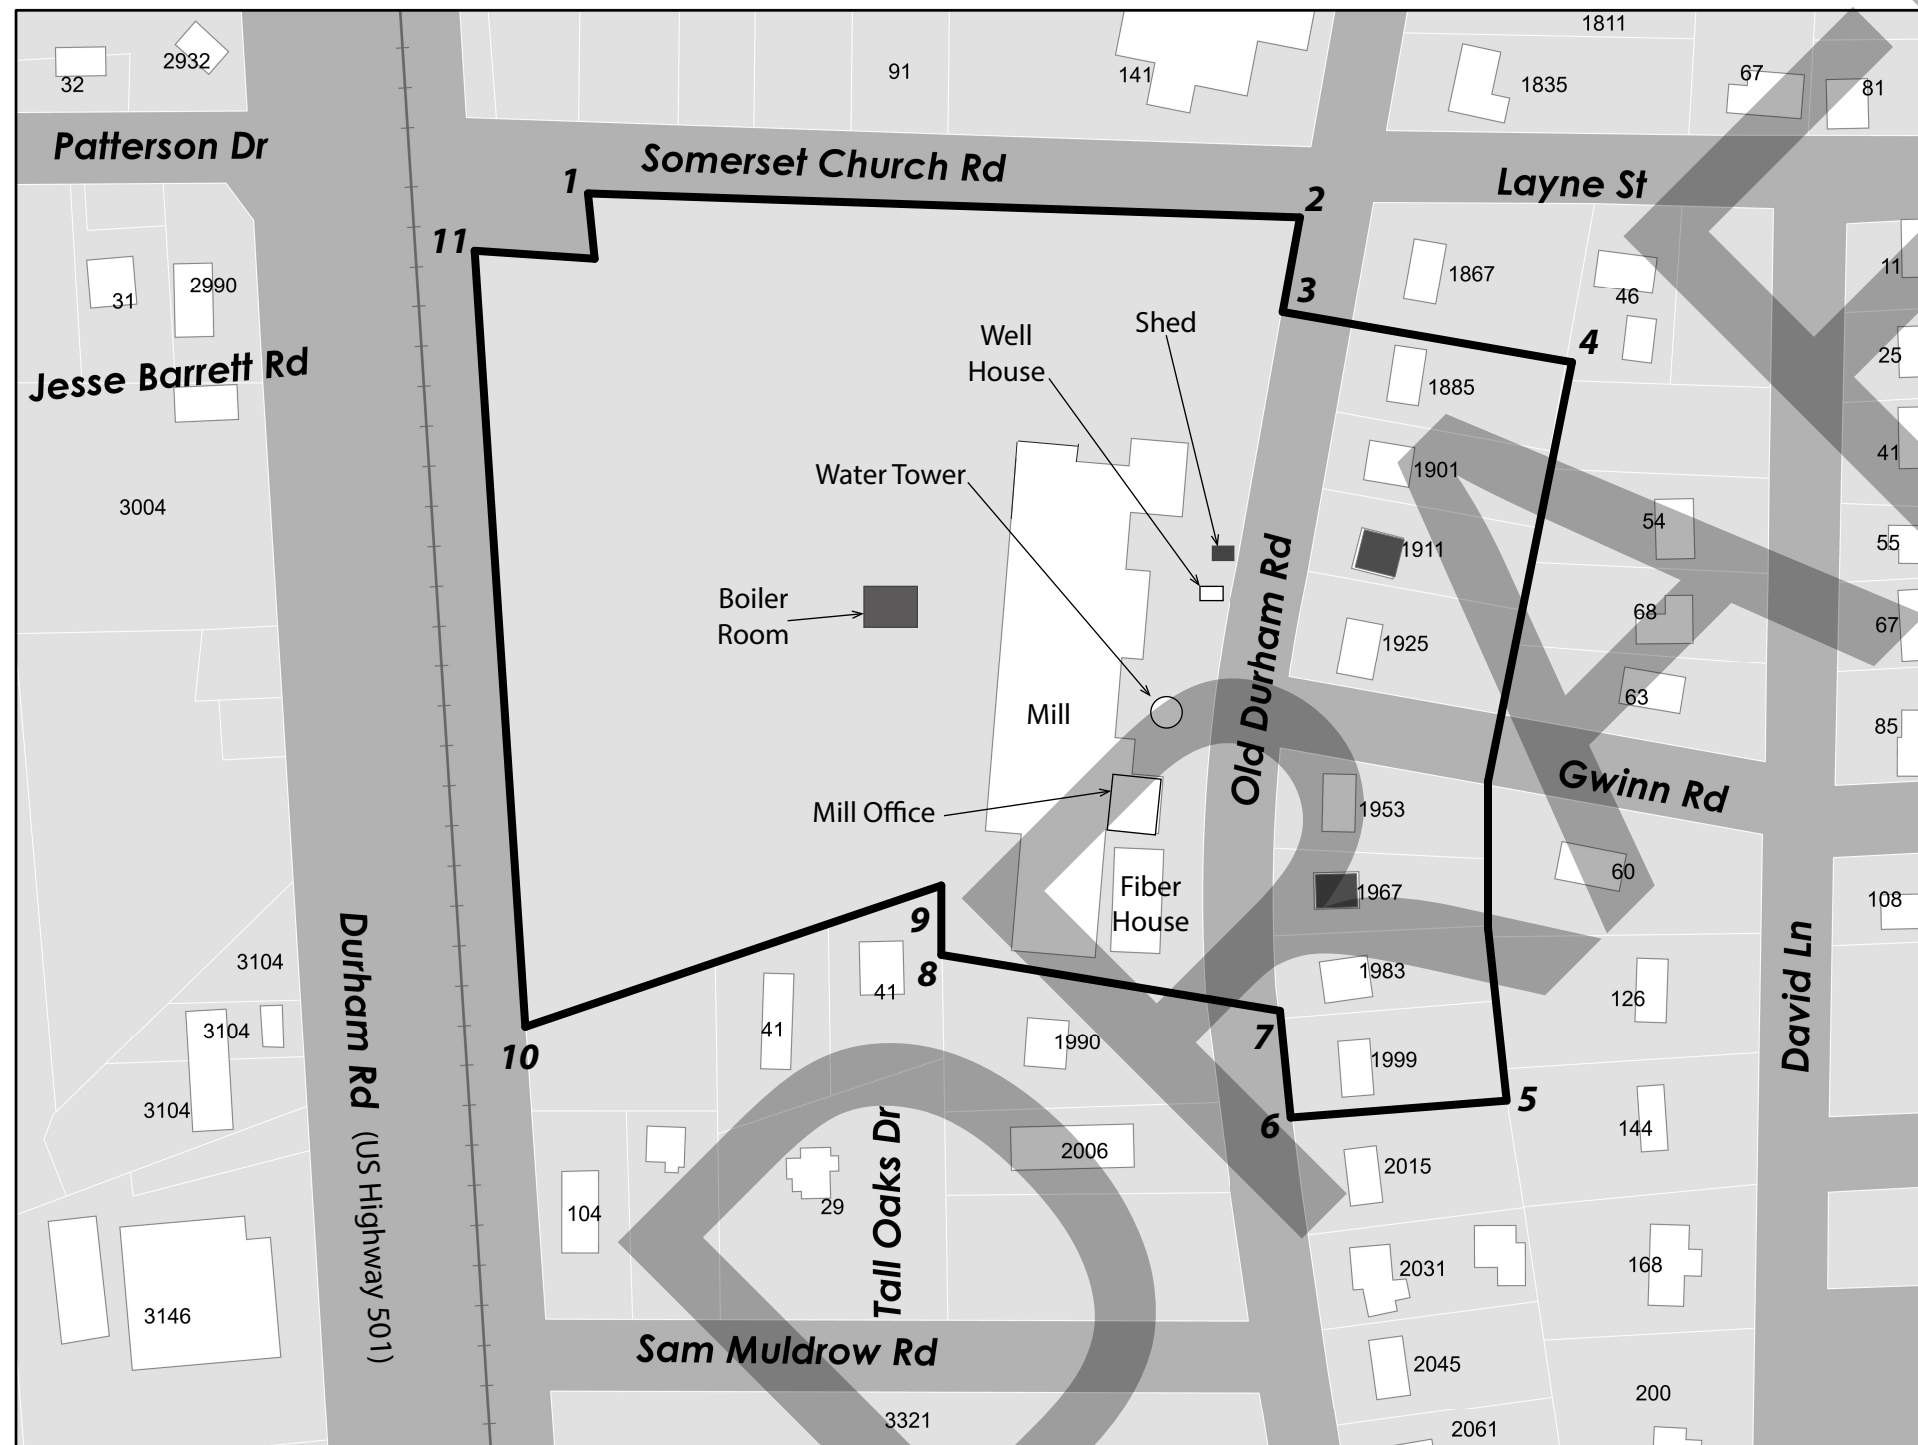

National Register of Historic Places Nomination

Somerset Mill Historic District

140 Somerset Church Road and 1885-1999 Old Durham Road
Roxboro, Person County, North Carolina

National Register Location Map

Prepared by hmwPreservation 2025 utilizing the Roxboro 1943 USGS 7.5minute map

— Location of NR Property

National Register of Historic Places Nomination
Somerset Mill Historic District
 Roxboro, Person County, North Carolina

National Register Boundary Map

-  Somerset Mill Historic District Boundary
-  Contributing Building
-  Non-Contributing Building
- 000** Street Address
- 1** Latitude/Longitude Coordinates

Note: On the east side of Old Durham Road, contributing Status is indicated only for the primary resources.

Lat/Long Coordinates:

- | | | |
|------------|----------------------------|------------------------------|
| 1. | Latitude: 36.353127 | Longitude: -78.981681 |
| 2. | Latitude: 36.353019 | Longitude: -78.979664 |
| 3. | Latitude: 36.352807 | Longitude: -78.979713 |
| 4. | Latitude: 36.352652 | Longitude: -78.978918 |
| 5. | Latitude: 36.350980 | Longitude: -78.979165 |
| 6. | Latitude: 36.350954 | Longitude: -78.979777 |
| 7. | Latitude: 36.351196 | Longitude: -78.979799 |
| 8. | Latitude: 36.351356 | Longitude: -78.980753 |
| 9. | Latitude: 36.351511 | Longitude: -78.980754 |
| 10. | Latitude: 36.351226 | Longitude: -78.981949 |
| 11. | Latitude: 36.353010 | Longitude: -78.982019 |