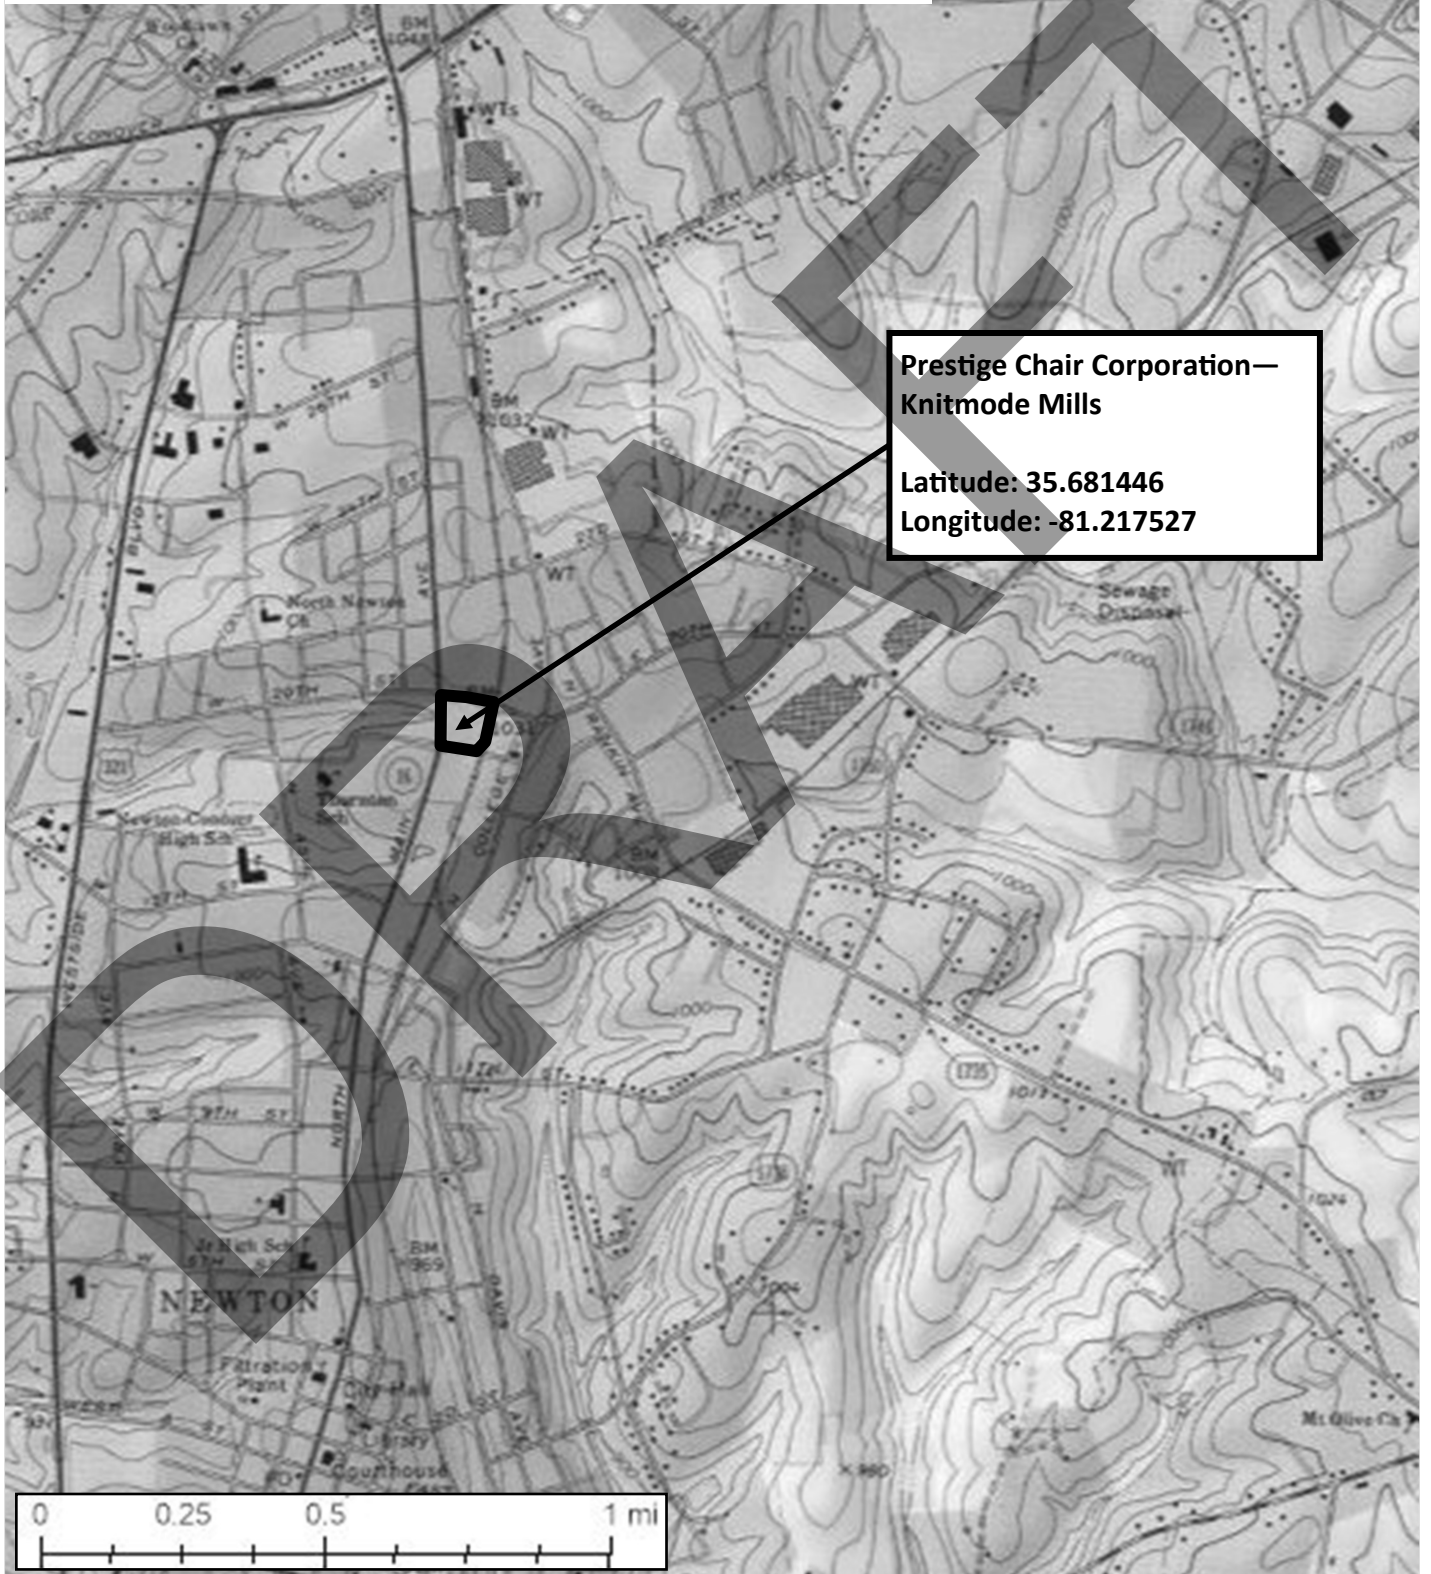

NATIONAL REGISTER OF HISTORIC PLACES

Prestige Chair Corporation—Knitmode Mills

20 East 19th Street

Newton, Catawba County, North Carolina

LOCATION & COORDINATES MAP

created by Annie McDonald, Richard Grubb & Associates, August 2025

basemap: USGS Quadrangle Newton, NC (7.5' series) via HPOWeb

Prestige Chair Corporation—Knitmode Mills
1946-1947, 1951, 1953, 1956, ca. 1960, ca.1982
Contributing

Twin City Pontiac Company
1946
Contributing

NATIONAL REGISTER OF HISTORIC PLACES

Prestige Chair Corporation—Knitmode Mills

20 East 19th Street

Newton, Catawba County, North Carolina

NATIONAL REGISTER BOUNDARY MAP

created by Annie McDonald, Richard Grubb & Associates, August 2025

basemap: Esri Aerial Imagery 2025, via HPOWeb

KEY

National Register Boundary

NATIONAL REGISTER OF HISTORIC PLACES
Prestige Chair Corporation—Knitmode Mills
20 East 19th Street
Newton, Catawba County, North Carolina