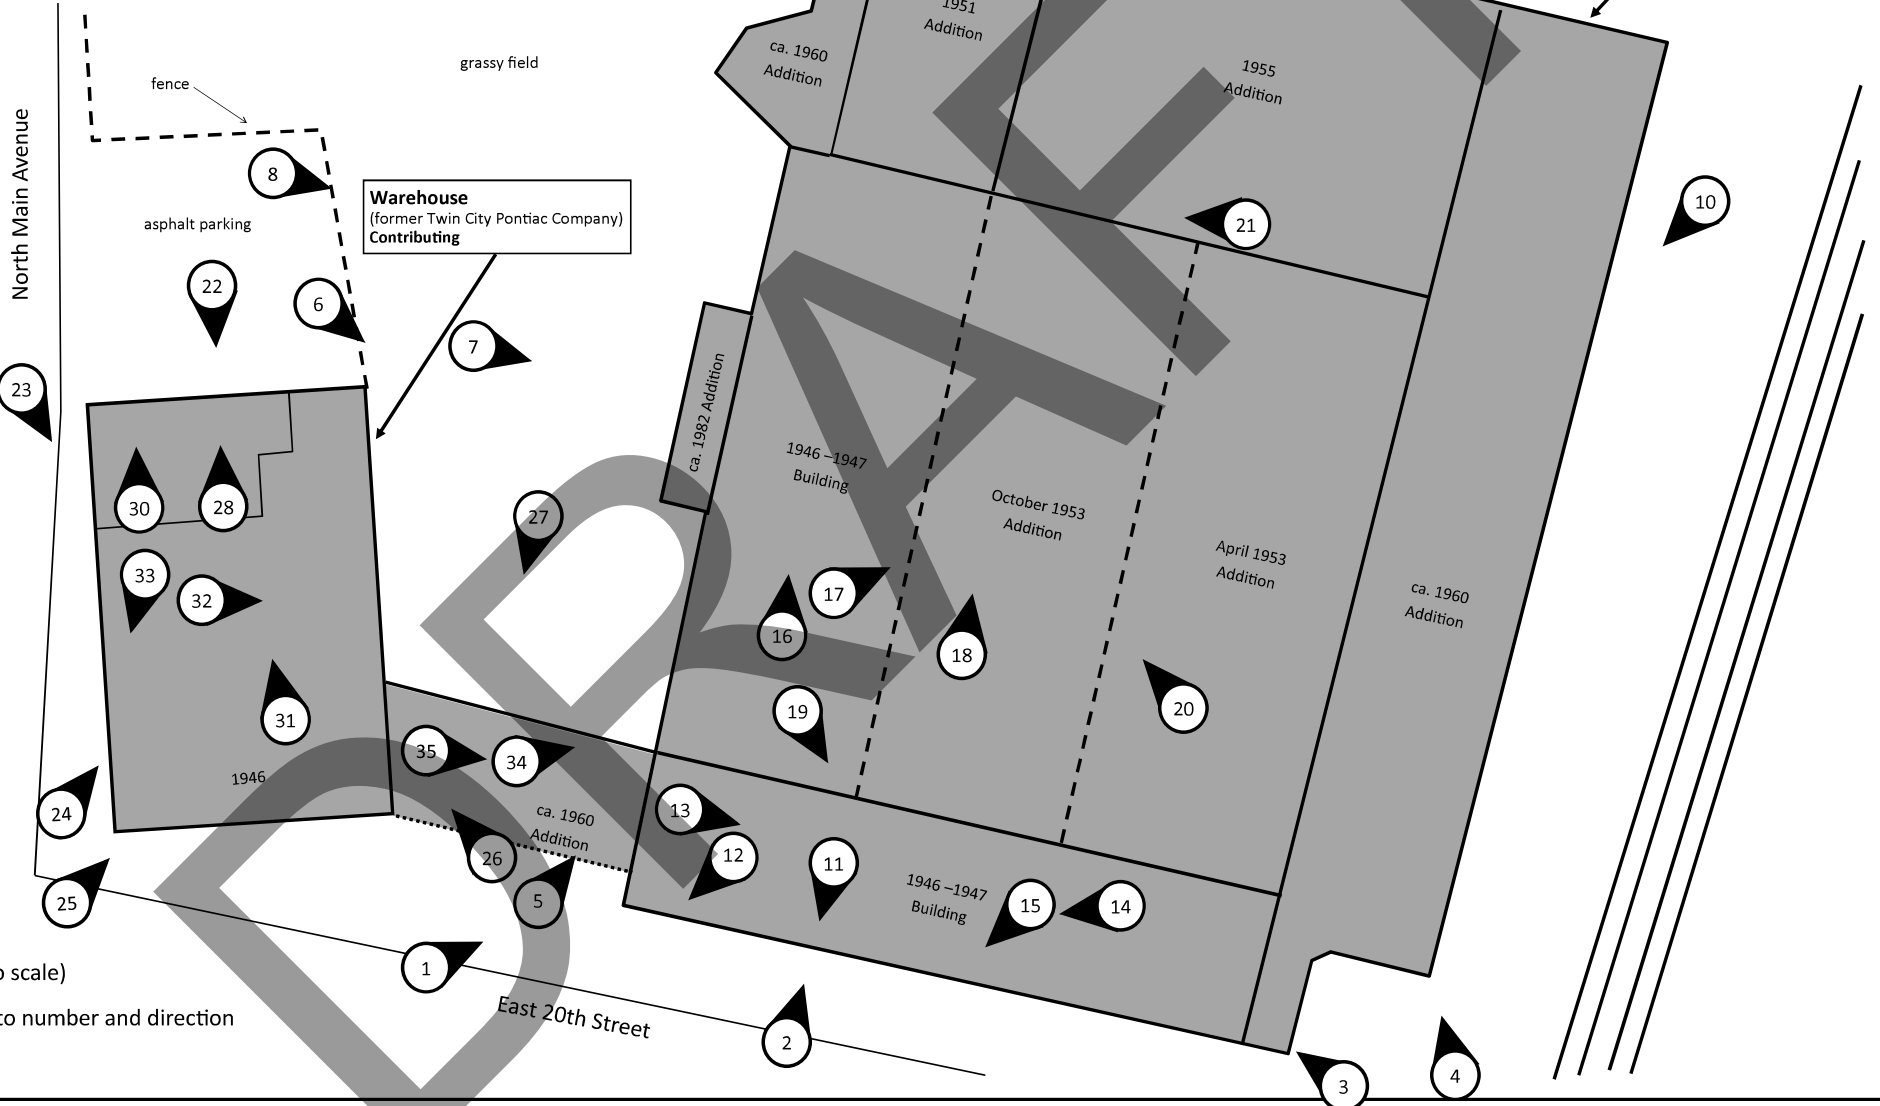

basemap: Esri Aerial Imagery 2025, via HPOWeb

KEY

National Register Boundary

NATIONAL REGISTER OF HISTORIC PLACES
Prestige Chair Corporation—Knitmode Mills
20 East 19th Street
Newton, Catawba County, North Carolina

SITE PLAN AND KEY TO PHOTOGRAPHS
created by Annie McDonald, Richard Grubb & Associates, April 2026

Prestige Chair Coporation—Knitmode Mills
Contributing

KEY (not to scale)

Photo number and direction